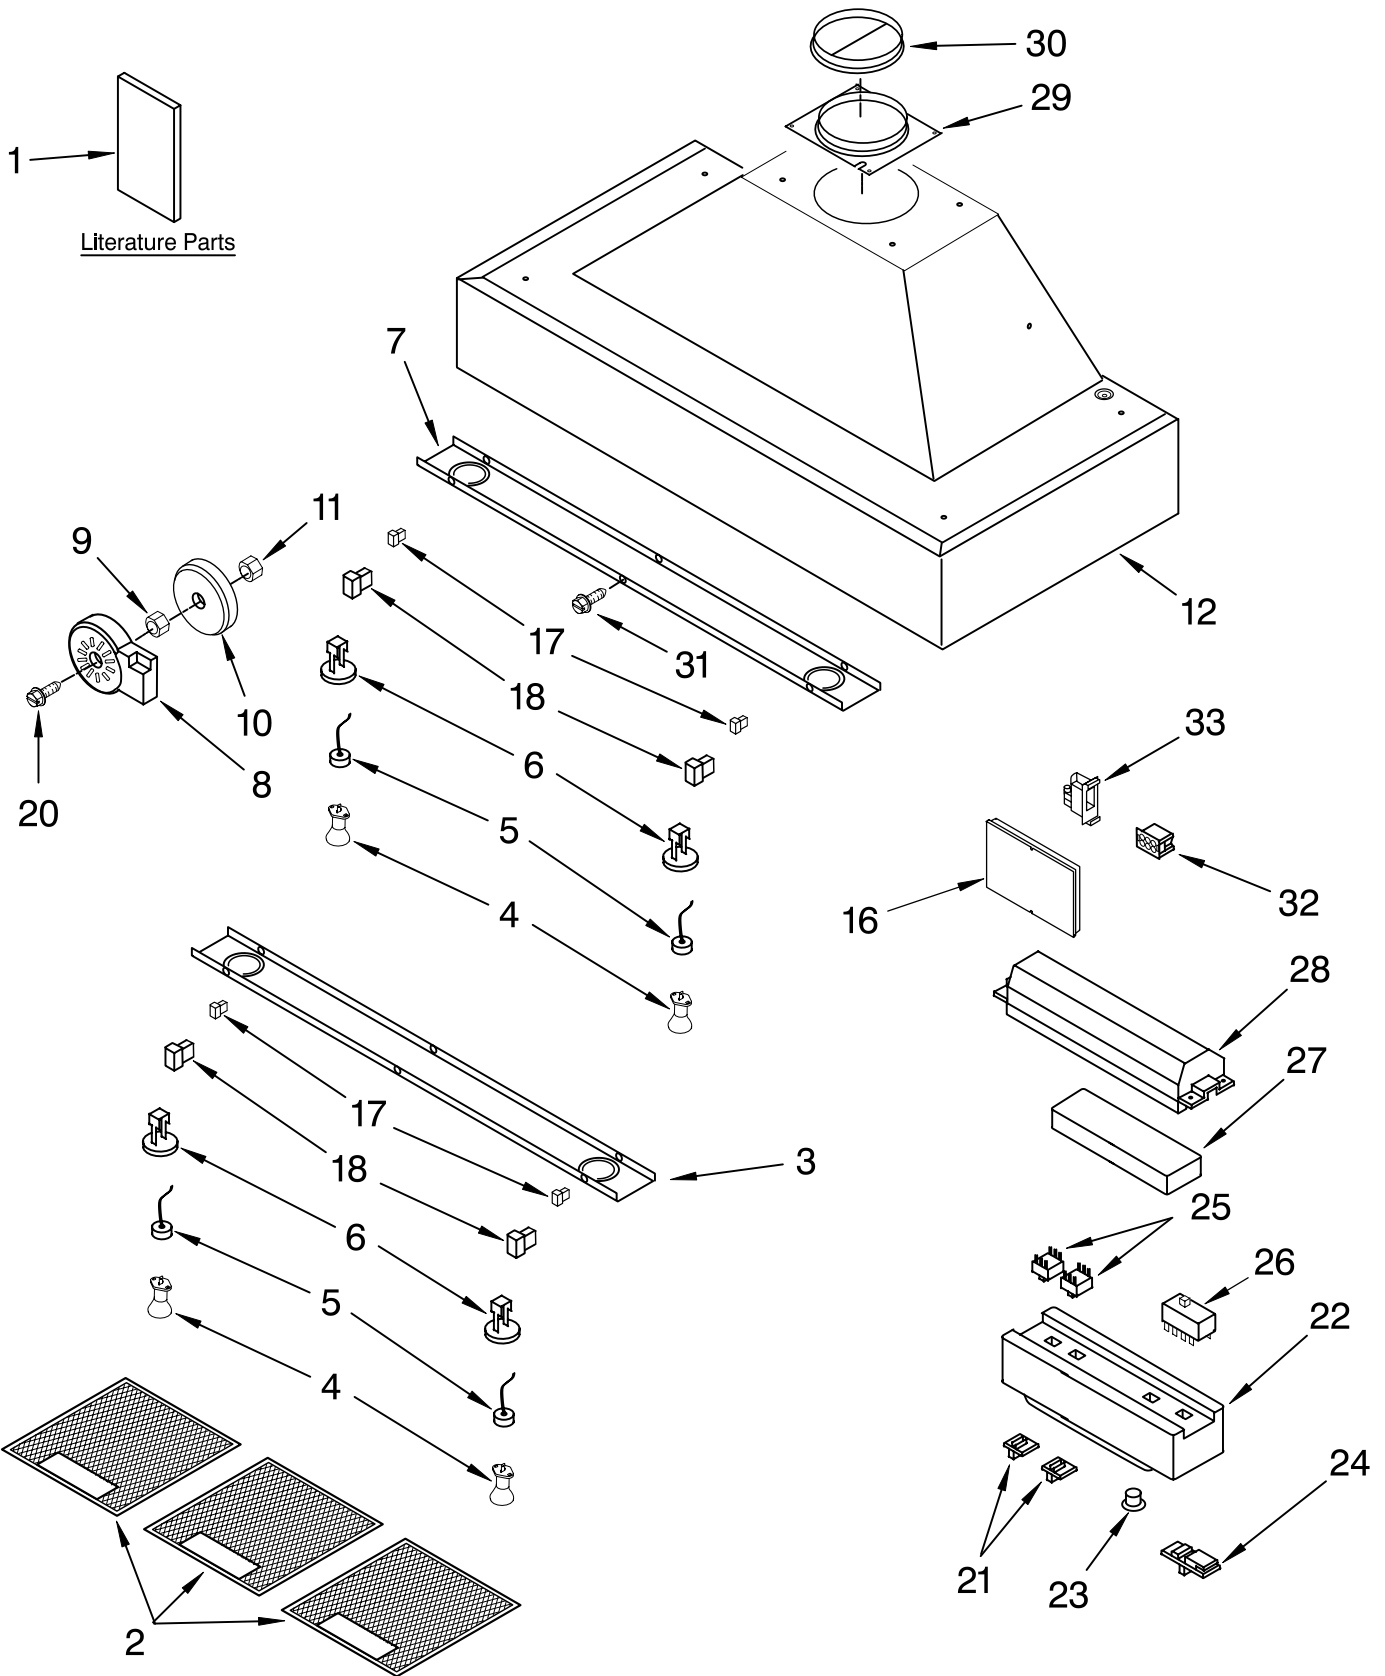

For Model: KHVU761RSS1
(Stainless)

FOR ORDERING INFORMATION REFER TO PARTS PRICE LIST

HOOD PARTS

For Model: KHVU761RSS1

(Stainless)

Illus.	Part	
No.	No.	DESCRIPTION
1		Literature Parts
	9763388	Instructions, Installation / Use & Care Guide
	8191044	Wiring Diagram
2	8190541	Filter, Grease
3	8190550	Support, Light
4	8189593	Bulb, Halogen (4)
5	8190542	Holder, Bulb (4)
6	8189598	Support, Bulb (4)
7	8190551	Support, Light
8	8190545	Blower
9	8190411	Nut
10	8189856	Transformer
11	8190414	Nut
12		Hoodliner (Not Serviced)
16	4360303	Cover, Dist Box
17	4360161	Connector, Male
18	4360162	Connector, Female
20	8190403	Screw
21	8189618	Button, On/Off
22	8191040	Box, Control
23	4360028	Lens, Light
24	8189620	Button, Mtr Speed
25	8189621	Switch, On/Off
26	8189622	Switch, Mtr Speed
27	8190566	Support
28	8189624	Cover, Switch
29	8190405	Extension, Flange
30	8190358	Damper, Hood
31	4360048	Pin, Hinge (6)
32	8190381	Connector, Male
33	8191006	Connector, Female

FOR ORDERING INFORMATION REFER TO PARTS PRICE LIST

VENTILATION PARTS

For Model: KHVU761RSS1

(Stainless)

Illus. No.	Part No.	DESCRIPTION
1	8190389	Housing, Upper
2	8190388	Support, Motor-SX
3	8190390	Motor, Blower
4	8190391	Support, Motor-DX
5	8190387	Housing, Lower
6	8190392	Cover, Wire
7	8190393	Connector
8	8190386	Cover, Wire
9	8190385	Capacitor
10	8190384	Cover, Box
11	8190383	Cover, Wire
12	8190398	Bracket, Mounting
13	8190582	Screw (2)